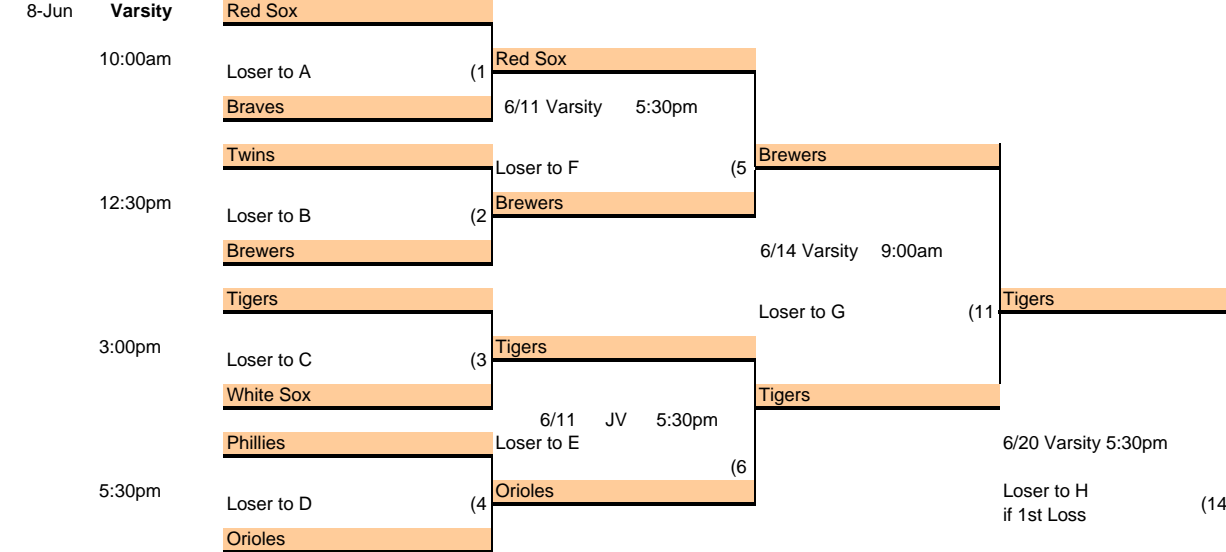

2008 MYBL Babe Ruth Playoffs

8 Team Double Elimination Bracket

Winners' Bracket

Losers' Bracket